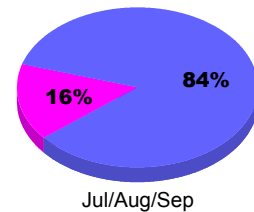

Membership Results
2012-2013

Membership
2011-2012

Month	Net Memb Goal	Actual New Memb	Actual Dropped Memb	Gain/Loss of Memb	Gain/Loss of Memb
Jul/Aug/Sep		203	-95	108	134
Totals		203	-95	108	134

Membership Results 2012-2013

Goal, New, Dropped, Gain/Loss

Comparison of Membership Gain/Loss

Current Year Compared to the Previous Year

Gender Comparison 2012-2013

Jul/Aug/Sep

Male Female