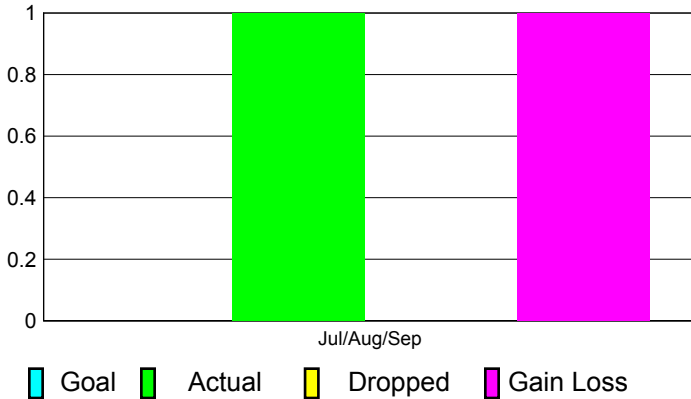

2012-2013 GMT Reports for District (or Undistricted) **District 300B1**

GMT: **PEI-JEN CHEN**

Location: **M.D. 300 Taiwan**

GMT CA: **5**

CLUBS

Club Results
2012-2013

Clubs
2011-2012

Month	New Club Goal	Actual New Clubs	Actual Dropped Clubs	Gain/Loss of Clubs	Gain/Loss of Clubs
Jul/Aug/Sep		1	0	1	0
Totals		1	0	1	0

Club Results 2012-2013

Goal, New, Dropped, Gain/Loss

Comparison of Club Gain/Loss

Current Year Compared to the Previous Year

YTD Status Quo Clubs 2012-2013

Status Quo Clubs Compared to Status Quo Members

MEMBERSHIP