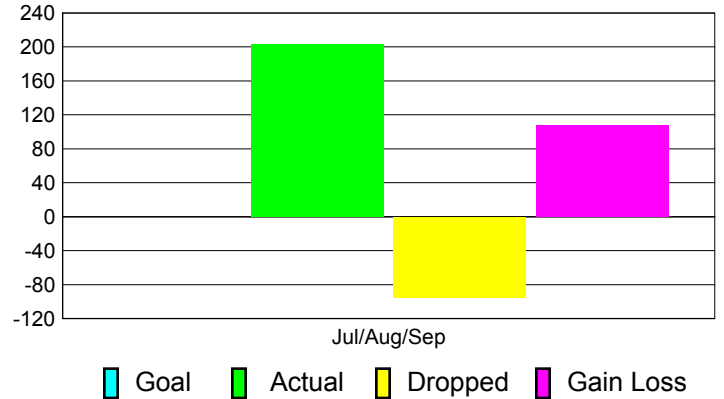

Membership Results 2012-2013

Goal, New, Dropped, Gain/Loss

Comparison of Membership Gain/Loss

Current Year Compared to the Previous Year